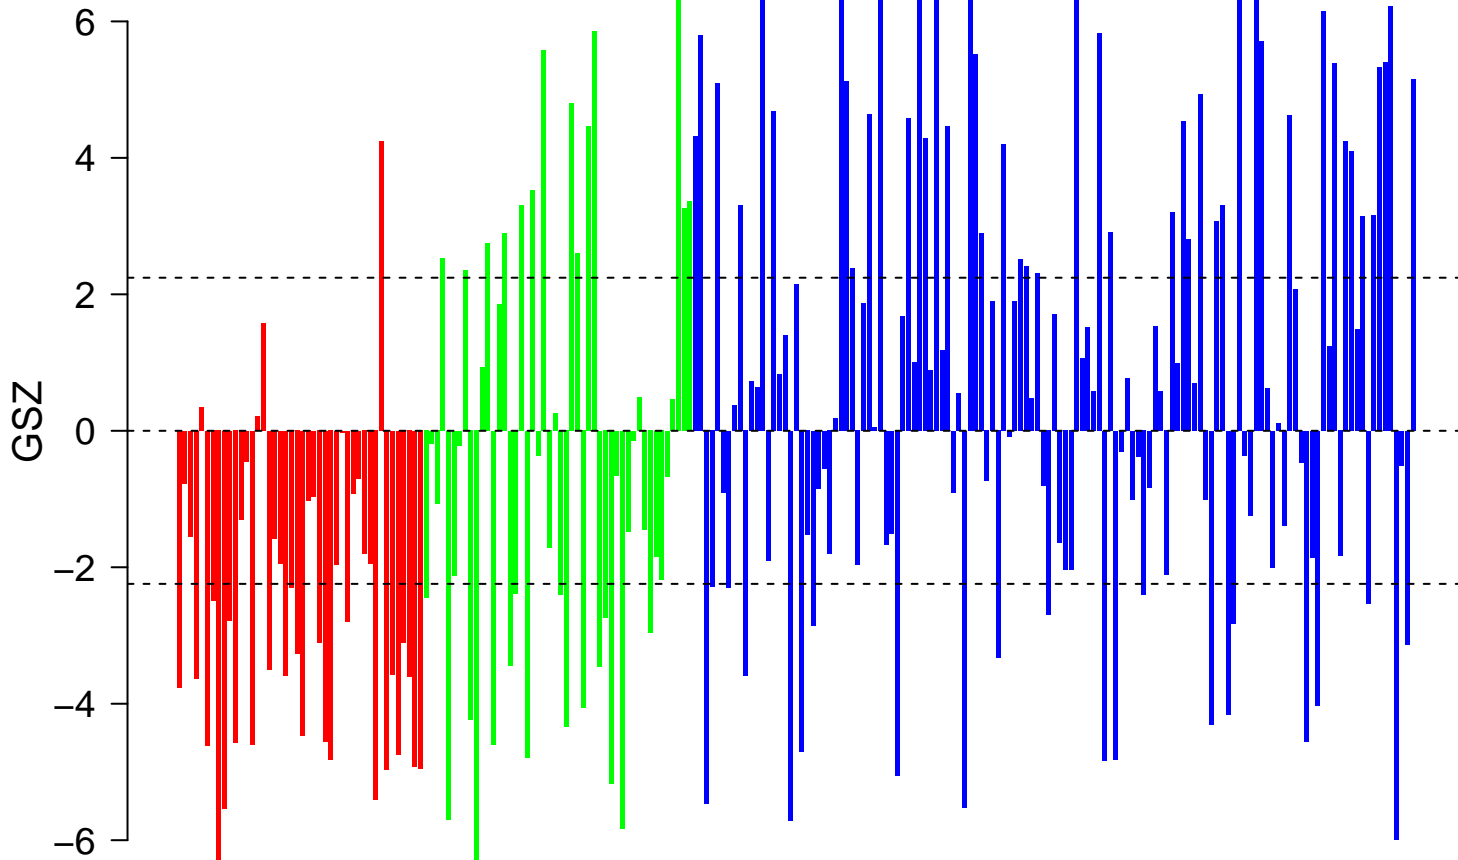

DAUER_STAT3_TARGETS_DN

DAUER_STAT3_TARGETS_DN

■ on
■ -
□ off

DAUER_STAT3_TARGETS_DN